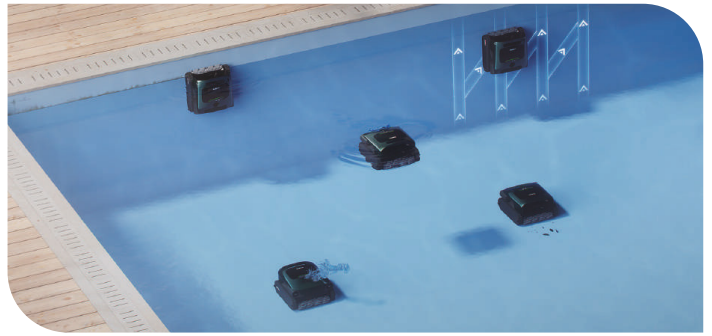

BEATBOT AQUASENSE 2 PRO

Beatbot

The leading 5-in-1 robotic pool cleaner

RECOMMENDED POOL SIZE (BOTTOM)
360 m²

CLEANING COVERAGE
Surface, floor, walls & waterline

6 CLEANING MODES
Floor, Standard, Pro, ECO, Area & MultiZone

REF	TYPE
07125002	beatbot AquaSense 2 pro

**SKIN-SAFE & ECO-FRIENDLY CLEARWATER™
NATURAL CLARIFICATION**

Effortlessly clears dirt, oils, and residue using natural recycled crab-shell agents. Automatically binds fine particles for superior filtration.

INCLUDES 3-IN-1 CLARIFIER

- 80 m³ in 6 hours

**UP TO 11 HOURS OF CONTINUOUS SURFACE
CLEANING**

The 13,400 mAh battery delivers up to 11 hours of surface cleaning and 5 hours of floor/wall cleaning on a single charge, covering pools up to 360 m² without interruption.

**5-IN-1 CLEANING: SURFACE, WATERLINE, FLOOR, WALLS,
WATER CLARIFICATION**

Clean your pool effortlessly from top to bottom, all with one cordless device. The Aquesene 2 pro has 9 motors and an innovative underwater propulsion system.